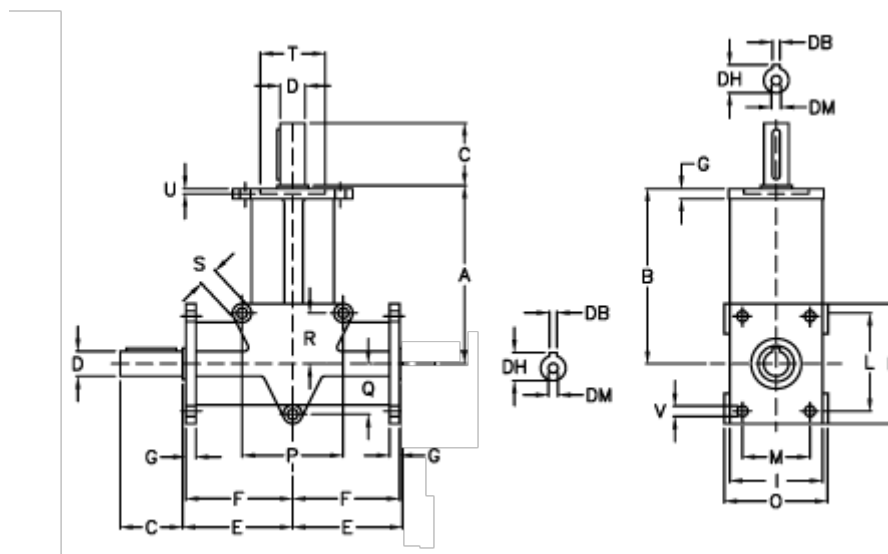

Article number: 2944020001100

Description: Bevel gear RAN 20SA i=1

Measures

A	= 142.5	E = 77.5	O = 76
B	= 140	F = 75	P = 76
C	= 50	G = 8	Q = 38
DB	= 6	H = 96	R = 38
Description	= RAN 20	I = 74	S = 9.0
DH	= 22.5	L = 76	T H7 = 52
D h6	= 20	M = 54	U = 4.0
DM	= M8	N = 8.5	V = 8.5

Weight (kg) = 3.2